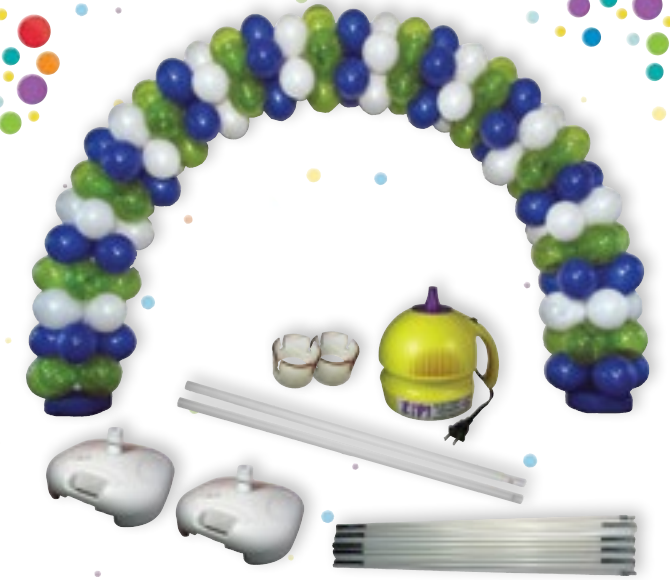

Latex Arch Kit (Instructions Included)
8317

Kit includes: 2 bases, 2 two-piece extension poles, Arch Cord in white, Zip! electric latex balloon inflator, and 40 plastic balloon rings.
Balloons and Base Covers sold separately.
Recommended to make a 11' x 9' arch - 128 11" latex balloons.

Make your own arches for all your store events.