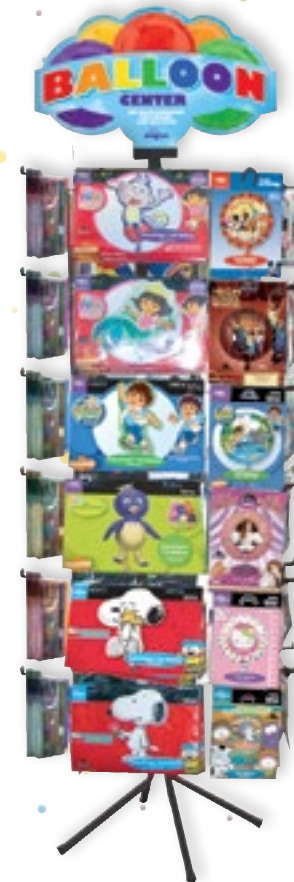

Check Stand Display Rack (21")
8053
Holds up to 12 pre-inflates and up to 8 inflated helium balloons.

72 Hook Floor Rack
(84" h x 24" w x 24" d)
8077